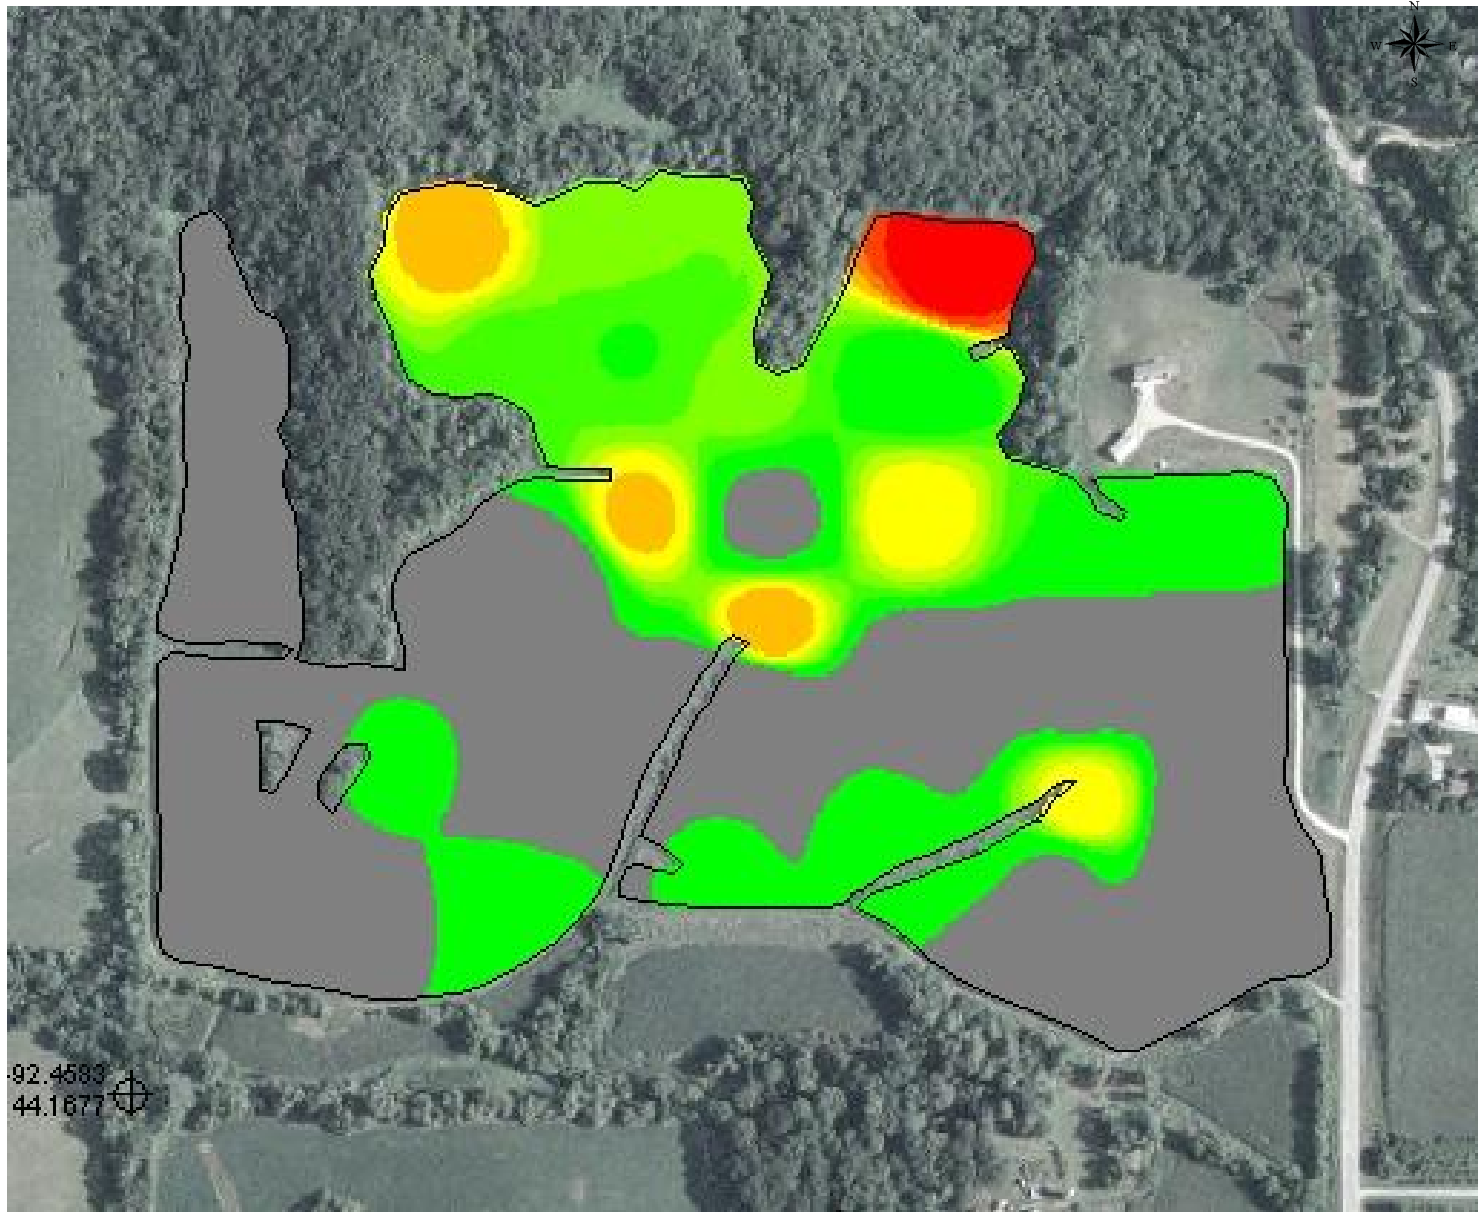

# Mom's Farm - Home South

## Mono Ammonium Phosphate Application Rate

**Customer:** Joe Farmer  
**Activity Plan:** P - K - Starter - 200 bu 60 bu  
**Boundary Area:** 72.12 (ac)  
**Minimum:** 0 (lb/ac)  
**Maximum:** 316 (lb/ac)  
**Min Non-Zero:** 50 (lb/ac)  
**Avg Non-Zero:** 110 (lb/ac)  
**Average:** 52 (lb/ac)  
**Est. Total:** 3,832.4 (lb)

lb/ac	ac	
0	38.74	
50 - 80	14.76	
80 - 109	5.83	
109 - 139	5.63	
139 - 168	1.87	
168 - 198	2.94	
198 - 228	2.17	
228 - 257	0.14	
257 - 287	0.27	
		287 - 316 1.30
		Field Boundary