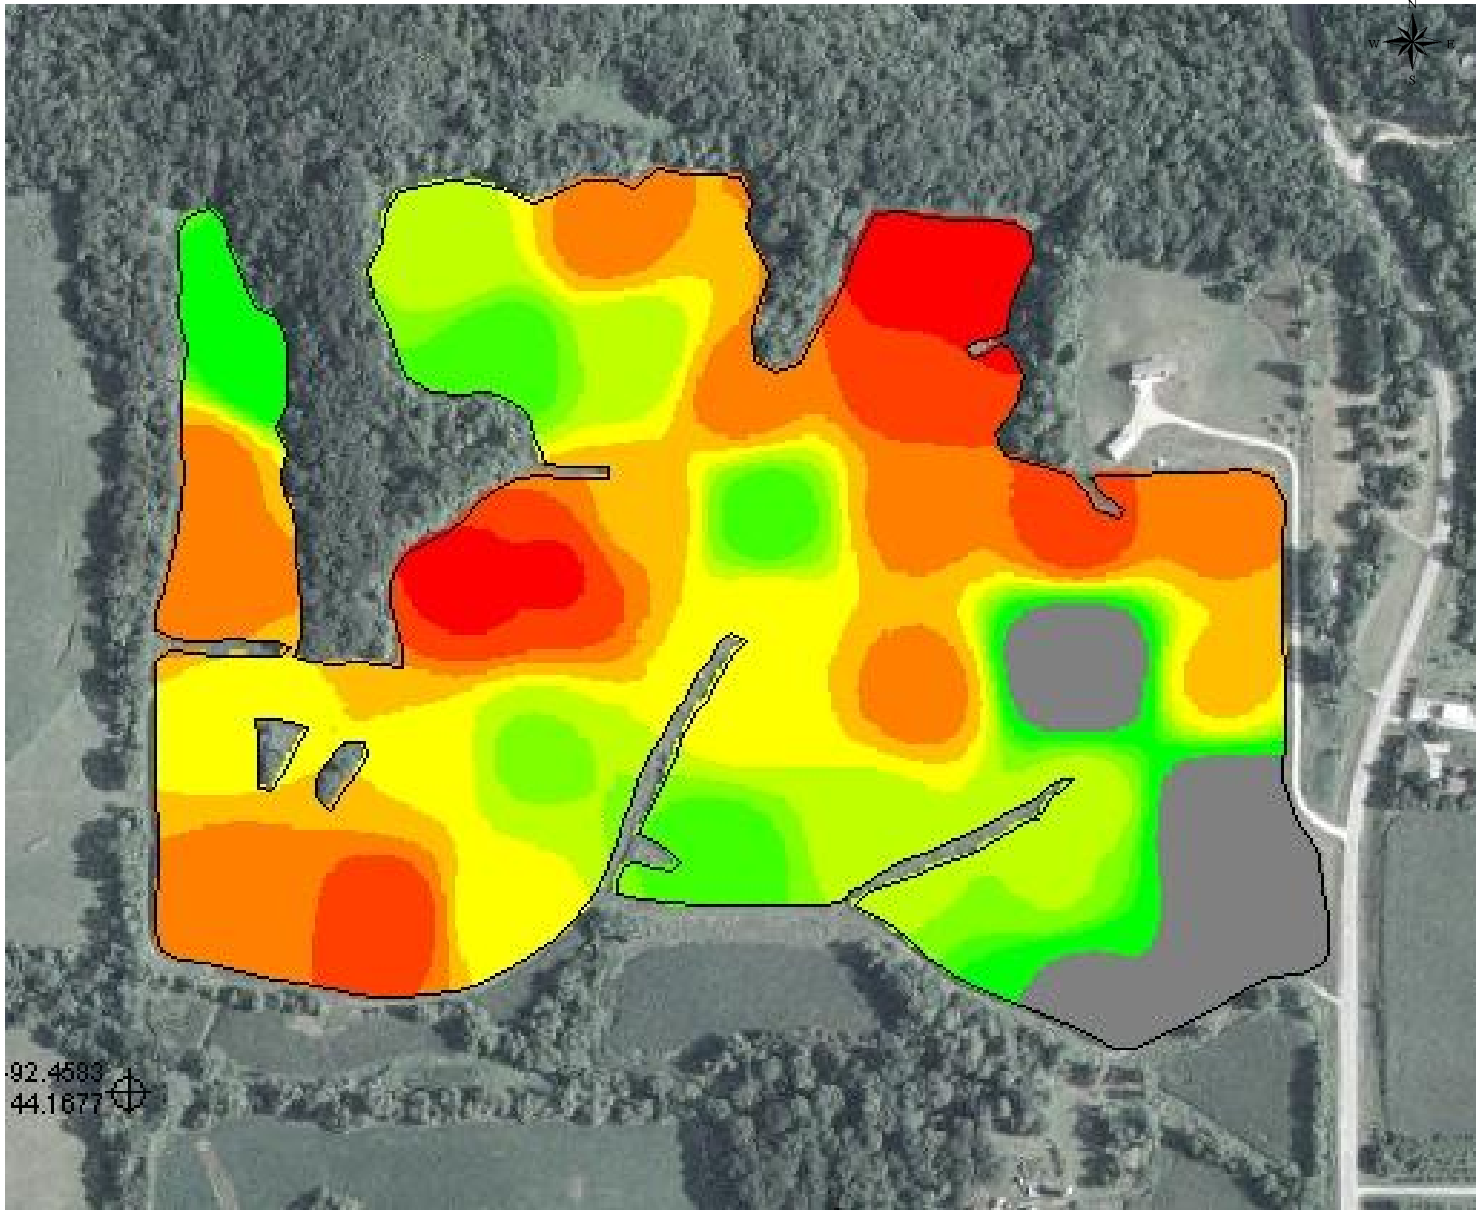

Mom's Farm - Home South

Muriate of Potash 60% Application Rate

Customer: Joe Farmer
Activity Plan: P - K - Starter - 200 bu 60 bu
Boundary Area: 72.12 (ac)
Minimum: 0 (lb/ac)
Maximum: 422 (lb/ac)
Min Non-Zero: 50 (lb/ac)
Avg Non-Zero: 251 (lb/ac)
Average: 228 (lb/ac)
Est. Total: 16,813.1 (lb)

lb/ac	ac	
0	6.68	
50 - 91	3.32	
91 - 133	4.48	
133 - 174	4.54	
174 - 215	10.13	
215 - 257	11.43	
257 - 298	9.36	
298 - 340	13.62	
340 - 381	6.37	
		381 - 422 3.74
		Field Boundary